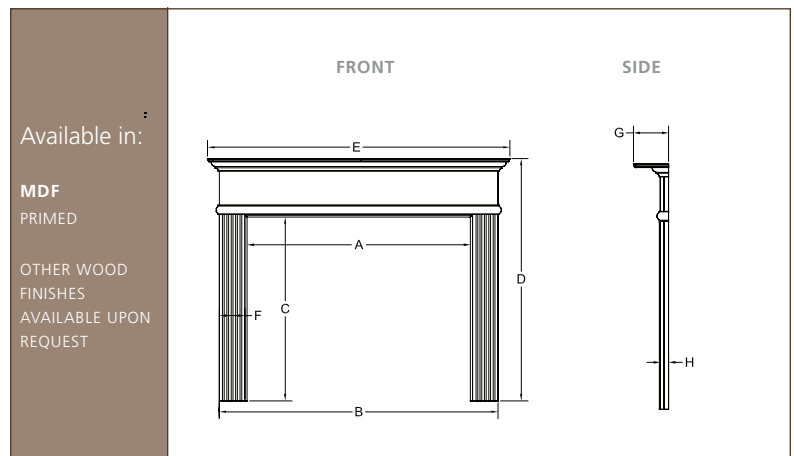

Architectural Fireplaces Mantel Options

Bridgeport Mantel

Bridgeport	A OPENING WIDTH	B OUTSIDE WIDTH	C OPENING HEIGHT	D OUTSIDE HEIGHT	E TOP WIDTH	F LEG WIDTH	G SHELF DEPTH	H LEG DEPTH	I RECOMMENDED SET SIZE
A SIZE	44"	56"	36-1/2"	49-3/32"	61"	5-1/2"	7-1/2"	1-15/16"	6
B SIZE	48"	60"	39-1/2"	52-3/32"	65"	5-1/2"	7-1/2"	1-15/16"	2
C SIZE	53"	65"	42"	54-19/32"	70"	5-1/2"	7-1/2"	1-15/16"	1